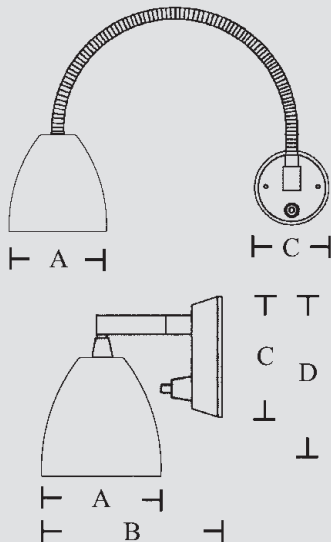

SWING

Type	Yacht Light
Material	Brass
Finish	Laquer
	Gold
or	
Material	Stainless Steel
Finish	Highly finished
Glass	White
A	70mm / 2.75in
B	110mm / 4.33in
C	72mm / 2.84in
D	110mm / 4.33in
Flex arm	300mm
Switch	Yes
Volt	12V/24V