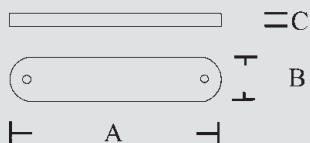

LED 1110

Type	LED light
	Surface mounted
Material	Stainless Steel AISI 316
A	82mm / 3.23in
B	20mm / 0.78in
C	5mm / 0.20in
Light cone	120°
Lifetime	>50.000h
Switch	No
Volt	12V
Part No. IP40	LED colour:
1116BL	●
1116RE	●
1116WH	●
1116YE	●
Part No. IP65	
1116BL IP65	●
1116RE IP65	●
1116WH IP65	●
1116YE IP65	●

LED 1210

Type	LED light
	Surface mounted
Material	Aluminium
A	60mm / 2.36in
B	24mm / 0.94in
C	5mm / 0.20in
Light cone	120°
Switch	No
Multivoltage	12V-24V
Part No:	LED colour:
Aluminium white	
1210WHBL IP65	●
1210WHRE IP65	●
1210WHWH IP65	●
Aluminium titan	
1219BL IP65	●
1219RE IP65	●
1219WH IP65	●

1219BL