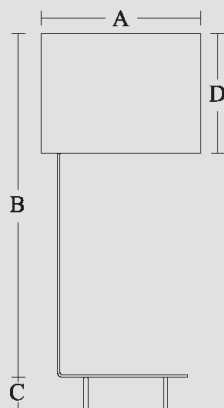

LUZ W2

Page 1

Type	Wall lamp	
Design	Mia Münster	
Material	Stainless steel	
	Fabric shade	
A	190mm / 7.50in	
B	240mm / 9.50in	
C	230mm / 9.10in	
Switch	Yes	
Volt	12V/24V	
	IP20	
	  	
Part No:	Bulb	Watt max
2011WH	G4	20

CONCORDE STAINLESS

Type	Yacht light	
Material	Stainless steel	
Finish	Highly finished	
A	110mm / 4.33in	
B	140mm / 5.51in	
C	72mm / 2.84in	
D	100mm / 3.94in	
Switch	Yes	
Volt	12V/24V	
	  	
Part No:	Bulb	Watt max
326H	G4	10