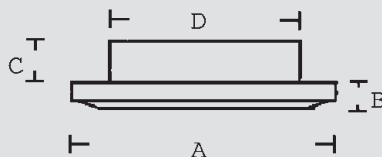

594

Type	Downlight		
Material	PEI, alu-reflector frosted glass		
A	66mm / 2.60in		
B	0,8mm / 0.03in		
C	16mm / 0.63in		
D	55mm / 2.17in		
Fixing	3 springs		
Switch	No		
Volt	12V/24V		
Light cone	40°		
Part No:	Finish:	Bulb/Watt max	
594C	Chromium	G4	10W
594G	Gold	G4	10W
594MC	Mat chrom	G4	10W
594WH	White	G4	10W

595

Type	Downlight		
Material	PEI, alu-reflector frosted glass		
A	80x80mm/3.15X3.15in		
B	3mm / 0.12in		
C	14mm / 0.55in		
D	55mm / 2.17in		
Fixing	3 springs		
Switch	No		
Volt	12V/24V		
Light cone	40°		
Part No:	Finish:	Bulb/Watt max	
595C	Chromium	G4	10W
595G	Gold	G4	10W
595MC	Mat chrom	G4	10W
595WH	White	G4	10W