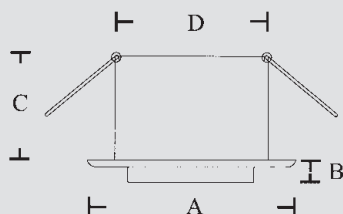

For use with 350mA LED driver.

Driver to be ordered separately.

A	45mm / 1.74in
B	3mm / 0.12in
C	21mm / 0.83in
D	34mm / 1.34in
Switch	No

Part No:	Finish
5100WH	White
5109	Titan

5109

LED DOWNLIGHT

Save energy with LED downlight!