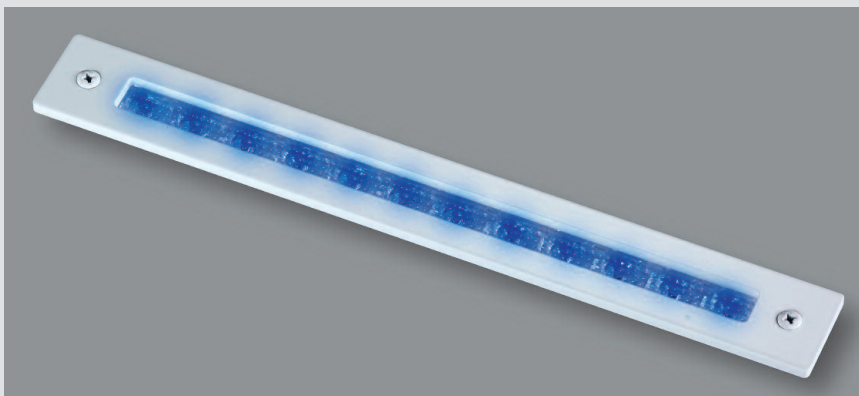

1250WHBL

Part No.	LED colour:
Aluminium white	
1250WH BL	●
1250WHRE	●
1250WHWH	●
1250WHYE	●
Aluminium titan	
1259BL	●
1259RE	●
1259WH	●
1259YE	●