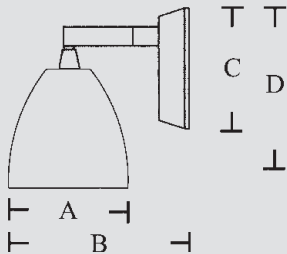

Material Aluminium

A 35mm / 1.35in

B 70mm / 2.75in

C 45mm / 1.75in

D 85mm / 3.38in

Flex arm 250mm / 9.85in

Flex arm T 300mm / 11.88in

C-LED 1408 T