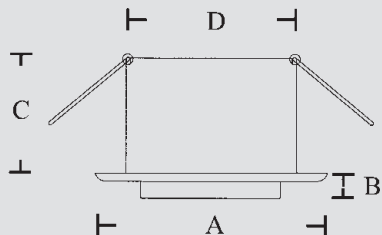

CIRCLE II

Type	Downlight tiltable
Material	Stainless steel
A	75mm /2.95in
B	2mm /0.08in
C	52mm /2.05in
D	55mm / 2.17in
Fixing	2 springs
Switch	No
Volt	12V/24V
Part No:	Finish: Bulb/Watt max
550-11	Highly finished GU4 20W
550-11BRU	Brushed GU4 20W

QUATTRO II

Type	Downlight tiltable
Material	Stainless steel
A	75mmx75mm/2.95x2.95in
B	2mm /0.08in
C	52mm /2.05in
D	55mm / 2.17in
Fixing	2 springs
Switch	No
Volt	12V/24V
Part No:	Finish: Bulb/Watt max
551-11	Highly finished GU4 20W
551-11BRU	Brushed GU4 20W