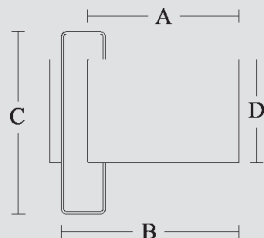

LUZ W2

Page 1

Type	Wall lamp	
Design	Mia Münster	
Material	Stainless steel	
	Fabric shade	
A	190mm / 7.50in	
B	240mm / 9.50in	
C	230mm / 9.10in	
Switch	Yes	
Volt	12V/24V	
	IP20	
	  	
Part No:	Bulb	Watt max
2011WH	G4	20