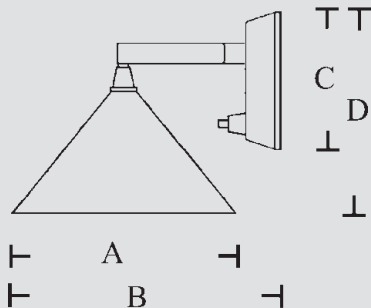

LUZ T2

Page 3

Type	Table lamp	
Design	Mia Münster	
Material	Stainless steel	
	Fabric shade	
Mounting	Two hidden screws	
A	200mm / 7.90in	
B	450mm / 17.75in	
Switch	No	
Volt	12V/24V	
	IP20	
	  	
Part No:	Bulb	Watt max
2511WH	G4	20

CONCORDE STAINLESS

Type	Yacht light	
Material	Stainless steel	
Finish	Highly finished	
A	110mm / 4.33in	
B	140mm / 5.51in	
C	72mm / 2.84in	
D	100mm / 3.94in	
Switch	Yes	
Volt	12V/24V	
	  	
Part No:	Bulb	Watt max
326H	G4	10