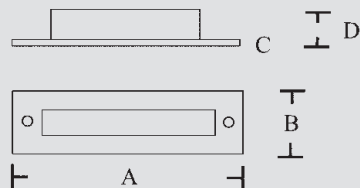

1250WHBL

Part No.	LED colour:
Aluminium white	
1250WH BL	●
1250WHRE	●
1250WHWH	●
1250WHYE	●
Aluminium titan	
1259BL	●
1259RE	●
1259WH	●
1259YE	●