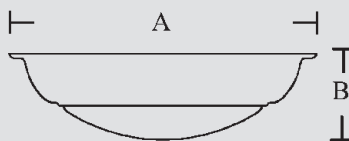

NOW WITH LED

Save 75% energy!

All classic Cabin ceiling lamps are now available with LED.

The warm white OSRAM power LED Dragon X gives excellent room light.

Power consumption 3,6W

Lifetime >50,000h

Multivoltage 12V-24V

With integrated 350mA LED driver.

Anne III	A	155mm / 6.30in
	B	26mm / 1.02in
Anne	A	165mm / 6.50in
	B	45mm / 1.77in
Mia III	A	195mm / 7.68in
	B	26mm / 1.02in
Mia	A	200mm / 7.88in
	B	55mm / 2.17in

Part No:

ANNE III LED

140LED* Brass

146LED* Stainless steel

ANNE LED

160LED Brass

160LEDS Brass

160LEDS2B Brass

161LED Stainless steel

161LEDS Stainless steel

161LEDS2B Stainless steel

166LED* Stainless steel

166LEDS* Stainless steel

166LEDS2B* Stainless steel

MIA III LED

180LED* Brass

181LED* Stainless steel

MIA LED

200LED Brass

200LEDS Brass

200LEDS2B Brass

201LED Stainless steel

201LED Stainless steel

201LEDS2B Stainless steel

206LED* Stainless steel

206LEDS* Stainless steel

206LEDS2B* Stainless steel

S Switch

2B white power LED + red LED

* no badge

Please order 12V or 24V

Anne 3 brass LED