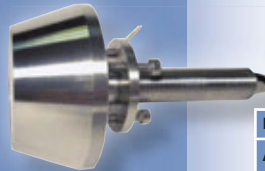

Including illuminant					
Article number	Description	Wattage	Housing color	Voltage	Item weight
3312201000	DebbiLed	21 W	stainless steel	12 V; 24 V	688 g