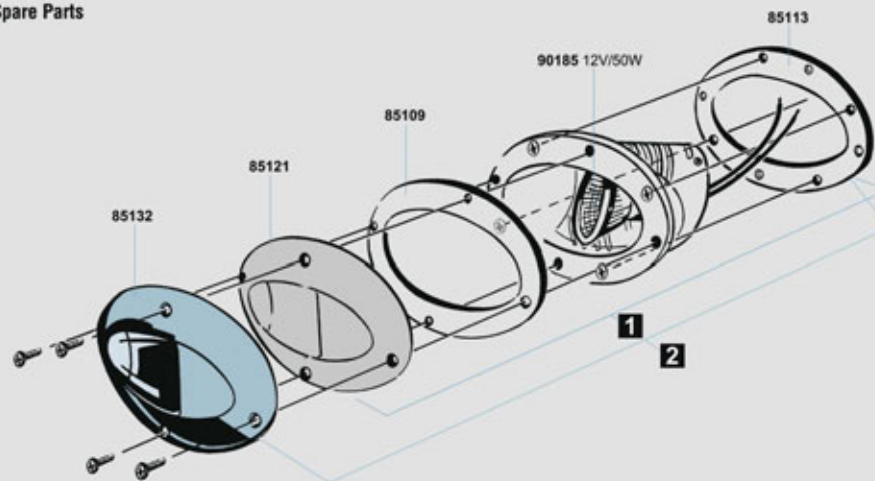

Spare Parts