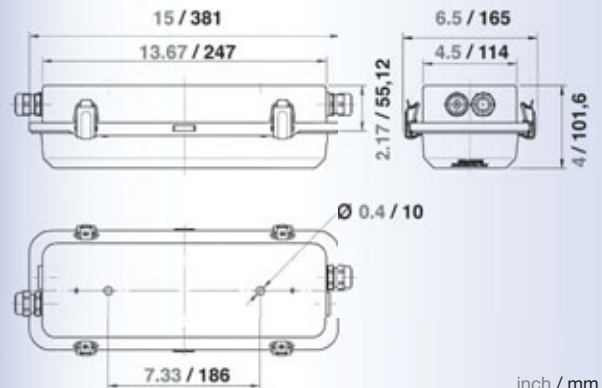

FLOOD LIGHTS, DOCKING LIGHTS, SPOT LIGHTS, UNDERWATER LIGHTS

SERIES 1024

NEW!

Commercial Grade Watertight Multipurpose Luminaire

Application

Handy dimensions offer optimized use on board, e.g. workshops, engine rooms, stores, holds and passage ways.

Protection

IP 67

Mounting

2 mounting holes, Ø 10 mm / 0.39 inch

Electric

Flexible wiring, heat resistant up to 105°C / 221°F

inch / mm

Not including bulbs (2 per fixtures)

Article number	Description	Wattage	Housing color	Voltage	Item weight
10242	watertight multipurpose luminaire, surface	2 x 8 W	powder coated white RAL 9016	12 V DC	1,746 g
10244	watertight multipurpose luminaire, surface	2 x 8 W	powder coated white RAL 9016	24 V DC	1,746 g
Sparepart / Extra					
98401353	diffuser				
98401585	socket G5				
91024	T16 Fluorescent lamp	8 W