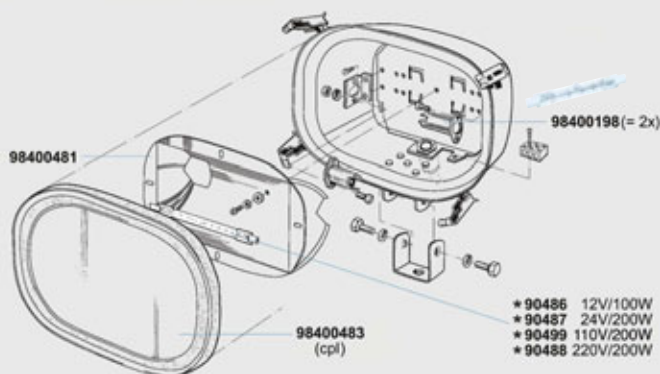

Spare Parts / *Extras