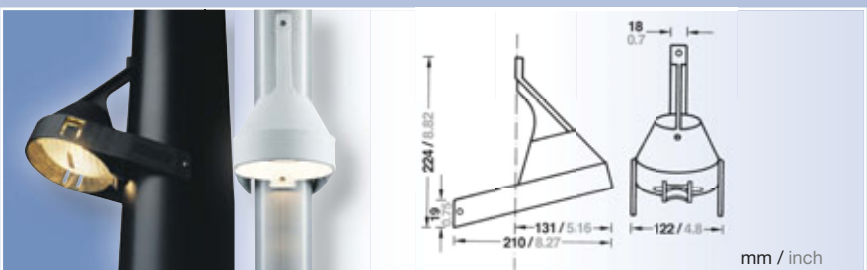

Electric

Cable max. dia.7 mm / 0.28"

Including illuminant						
Article number		Description	Wattage	Housing color	Voltage	Item weight
3144001		deck light	35 W	black	12 V	450 g
3144003		deck light	50 W	black	12 V	450 g
3144004		deck light	35 W	white	12 V	450 g
3144006		deck light	50 W	white	12 V	450 g
3144005		deck light	50 W	white	24 V	450 g
Sparepart / Extra						
GE 4406		bulb	35 W		12 V	
GE 7606		bulb	50 W		12 V	
GE 4593		bulb	50 W		24 V