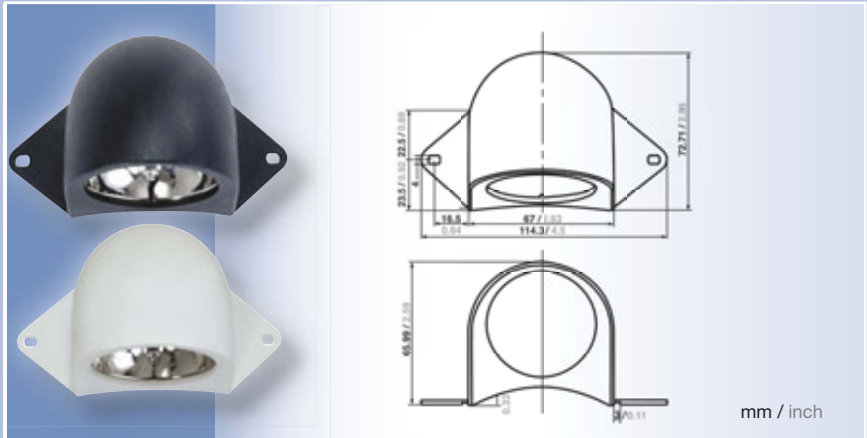

#### Mounting

Wing mounts for flexible mounting anywhere from masts to companion ways. Flexible mast mount.

Including illuminant						
Article number		Description	Wattage	Housing color	Voltage	Item weight
3144047		deck light	20 W	black	12 V	68 g
3144037		deck light	20 W	white	12 V	68 g
Sparepart / Extra						
90470		bulb BA 9s Halogen	20 W		12 V	