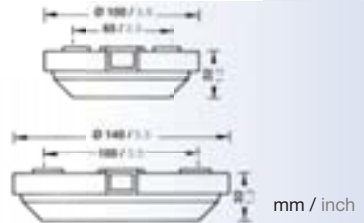

Including illuminant							
	Article number		Description	Wattage	Housing color	Voltage	Item weight
1	15001		Recessed downlight	5 W	white	12 V	50 g
2	15002		Surface downlight	5 W	white	12 V	55 g
Sparepart / Extra							
	90436		Bulb	5 W		12 V	
	83109023		Lens with switch		white		
	83109032		Lens without switch		white