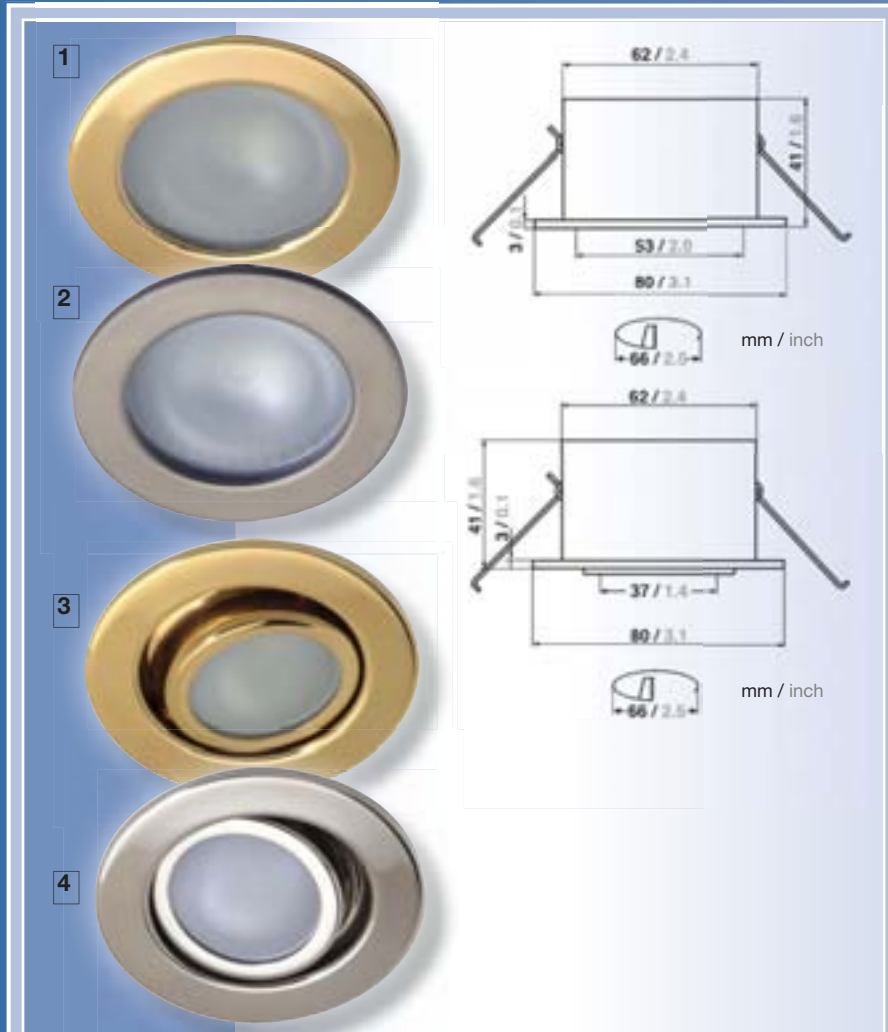

Housing

Metal, available in chrome, brass and white finish.

Mounting

Spring-clip mount

Electric

2 wire lead

Including illuminant

	Article number	Description	Wattage	Housing color	Voltage	Item weight
1	15017*	Downlight fixed	20 W	brass	12 V	114 g
	15013*	Downlight fixed	20 W	chrome	12 V	114 g
2	15015*	Downlight fixed	20 W	chrome matt	12 V	114 g
	15019*	Downlight fixed	20 W	white	12 V	114 g
3	15016*	Downlight swivel	20 W	brass	12 V	124 g
4	15012*	Downlight swivel	20 W	chrome	12 V	124 g
	15014*	Downlight swivel	20 W	chrome matt	12 V	124 g
	15018*	Downlight swivel	20 W	white	12 V	124 g