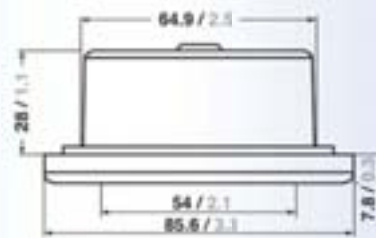

mm / inch

Including illuminant

Article number	Description	Wattage	Housing color	Voltage	Item weight
15028	Downlight	10 W	stainless steel	12 V	110 g

Sparepart / Extra

90437		Bulb	10 W	12 V	
90436		Bulb	5 W	12 V	

AVIGNON

These Shallow Depth Recessed Halogen Downlights Provide the Traditional Clean Look and Accent Any Décor.

Housing

Plastic

Light cover

Stainless steel and glass diffuser

Protection

IP 65

Electric

2 wire lead