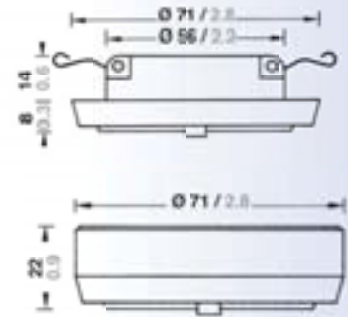

INTERIOR LIGHTS

SERIES 16

MONTE CARLO

These Lights are Available in a Variety of Finishes and Features. Can be Ordered With or Without a Switch, and the Flexible Mounting Allows for Both Recessed and Flush Mounting.

Housing

Plastic, heat resistant, non-magnetic.

Optics

Plastic

Diffuser

Plastic with on-off switch

Electric

On/off switch, incl. 100 mm / 4 inch cable
2 wire lead

VALENCIA

Industry Proven Design Includes On/Off Switch and is Surface Mounted for a Wide Range of Mounting Flexibility. Available in Red or White.

Housing

Plastic

Optics

Polycarbonate, seawater resistant

Diffuser

Plastic with on-off switch

Electric

On/off switch, 2 wire lead.