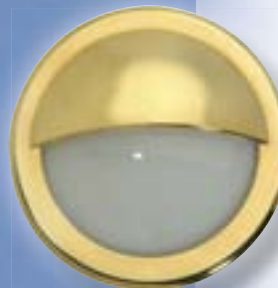

Electric

2 wire lead

mm / inch

Including illuminant						
Article number		Description	Wattage	Housing color	Voltage	Item weight
15024*		Wall Light	10 W	brass	12 V	110 g
15022*		Wall Light	10 W	chrome plated	12 V	110 g
15026*		Wall Light	10 W	white	12 V	110 g
*Special order item, call for availability						
Sparepart / Extra						
90437		Bulb	10 W		12 V