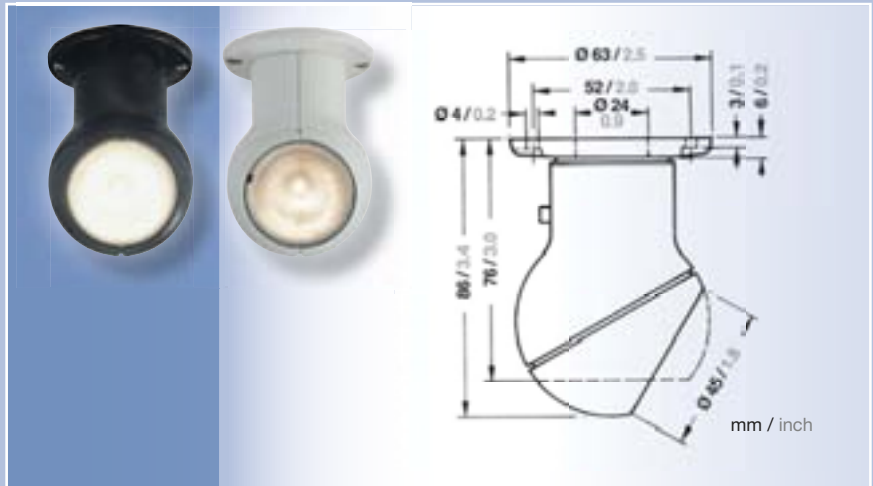

Electric

On/off switch with 2 wire lead

Including illuminant						
Article number		Description	Wattage	Housing color	Voltage	Item weight
15061		Berth / Reading Light	5 W	white	12 V	140 g
15064		Berth / Reading Light	5 W	black	12 V	140 g
Sparepart / Extra						
90282		Bulb Halogen	5 W		12 V	
90247		Bulb	5 W		24 V	
83140001		Diffuser