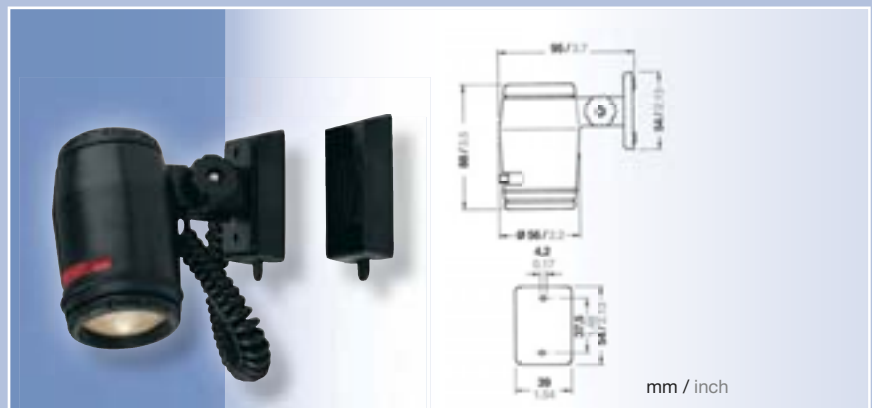

INTERIOR LIGHTS

SERIES 16

TORONTO

This Unique Light with Directional Beam Adjusts from White to Blue for Chart Reading. Lamp Clips on Supplied Base. The Spiral Cord Stretches to 4 ft. Features an Intensity Control and On/Off switch. Shock-resistant, Non-corrosive, and Seawater Resistant Polycarbonate Housing.

Housing

Plastic black, shock resistant, non-corrosive, non-magnetic, seawater resistant.

Optics

Polycarbonate

Mounting

Pigtail version to slip into one of two brackets fixed to bulkhead by means of 4 screws each.

Electric

On/off switch; dimmer control for chart reading, 2 wire