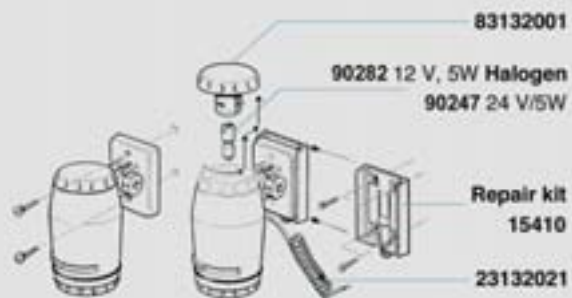

Spare Parts