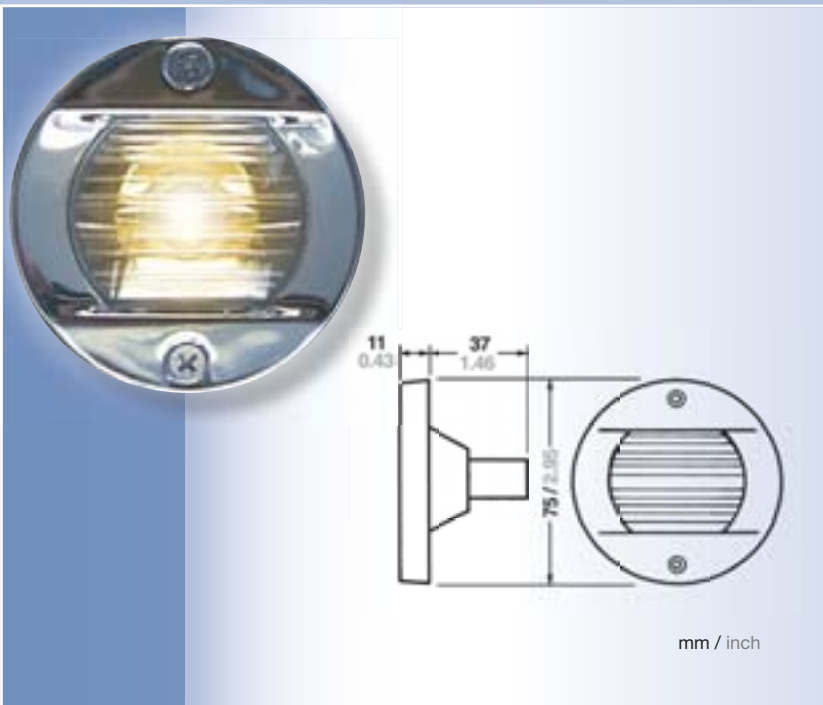

Including illuminant

Article number	Description	Wattage	Housing color	Voltage	Item weight
24505	Courtesy light	7.5 W	stainless steel	12 V	91 g

ARUBA

This Recessed Courtesy Light Has a Multitude of Functions. Can be Used as a Courtesy Light, Accent Light, or Cockpit Floor Light. Stainless Steel Housing Allows for Mounting in Exterior Locations.

Housing

Metal

Optics

Plastic

Mounting

2 screws provided

Electric

2 wire lead