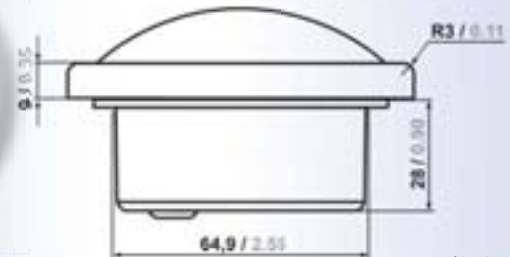

Electric

2 wire lead

mm / inch

Including illuminant						
Article number		Description	Wattage	Housing color	Voltage	Item weight
15024*		Wall Light	10 W	brass	12 V	110 g
15022*		Wall Light	10 W	chrome plated	12 V	110 g
15026*		Wall Light	10 W	white	12 V	110 g
*Special order item, call for availability						
Sparepart / Extra						
90437		Bulb	10 W		12 V