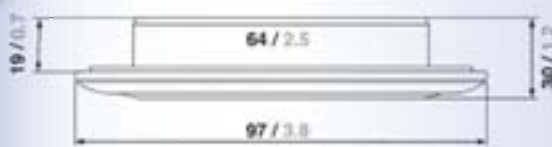

mm / inch

Including illuminant

Article number	Description	Wattage	Housing color	Voltage	Item weight
15121	Downlight (small)		brass	12 V	128 g
15120	Downlight (small)		chrome	12 V	128 g