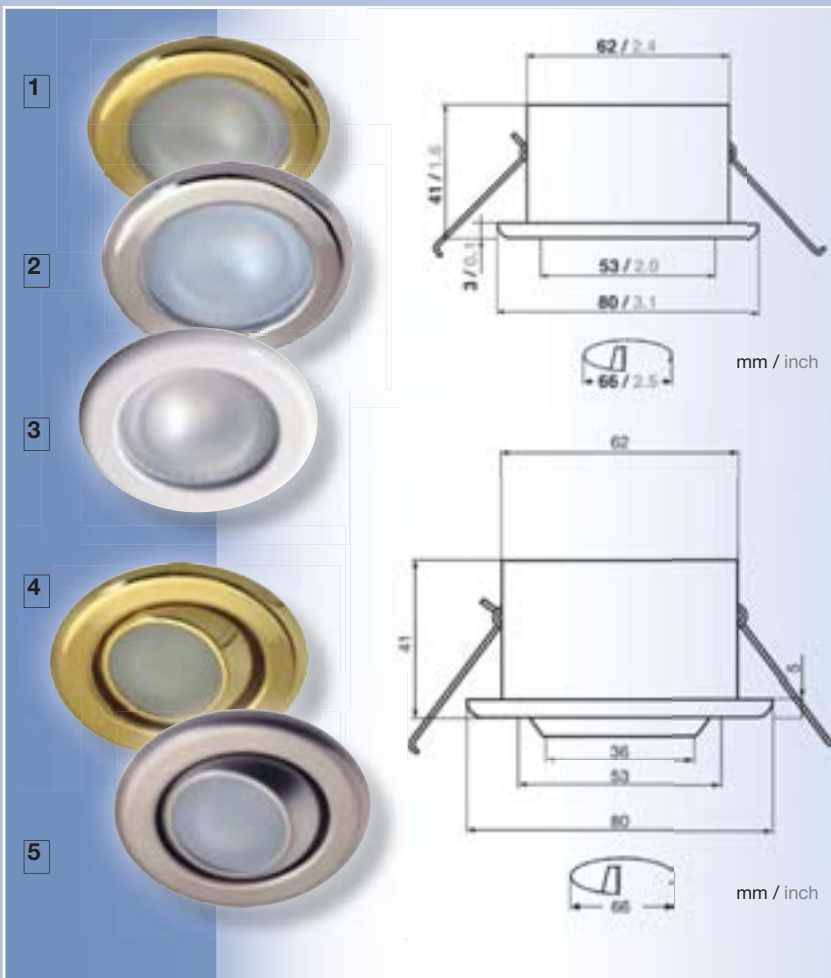

CALAIS

These Elegant Halogen Downlights Can be Used Anywhere in the Cabin where Illumination is Needed.

The Swivel or Fixed Version, Available in Many Finishes, Creates the Perfect Setting.

Housing

Metal, available with chrome, brass and white finish.

Mounting

Spring-clip mount

Electric

2 wire lead

Including illuminant

	Article number	Description	Wattage	Housing color	Voltage	Item weight
1	15008*	Downlight fixed	20 W	brass	12 V	114 g
2	15004*	Downlight fixed	20 W	chrome	12 V	114 g
	15006*	Downlight fixed	20 W	chrome matt	12 V	114 g
3	15011*	Downlight fixed	20 W	white	12 V	114 g
4	15007*	Downlight swivel	20 W	brass	12 V	124 g
	15003*	Downlight swivel	20 W	chrome	12 V	124 g
5	15005*	Downlight swivel	20 W	chrome matt	12 V	124 g
	15009*	Downlight swivel	20 W	white	12 V	124 g

*Special order item, call for availability

Sparepart / Extra

	90234	Bulb for Calais	20 W		12 V