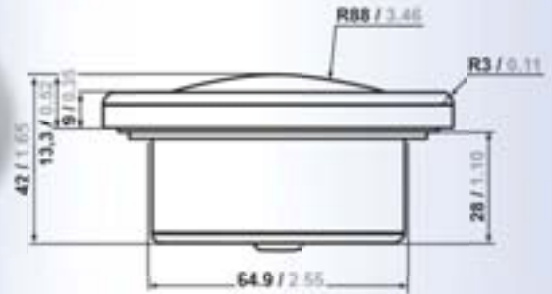

INTERIOR LIGHTS

SERIES 16

TOULOUSE

Halogen Recessed Downlight and Wall Light. Provides an Excellent Distinctive Accent to Your Cabin. Available with Deflector to Direct Light Downward Making an Excellent Utility Light. Available in Multiple Finishes.

Housing

Plastic

Diffuser

Plastic

Protection

IP 65

Electric

2 wire lead

mm / inch

Including illuminant						
Article number		Description	Wattage	Housing color	Voltage	Item weight
15025*		Downlight	10 W	brass	12 V	100 g
15023*		Downlight	10 W	chrome plated	12 V	100 g
15027*		Downlight	10 W	white	12 V	100 g
*Special order item, call for availability						
Sparepart / Extra						
90437		Bulb	10 W		12 V	

TOULOUSE

Halogen Recessed Down Light and Wall Light. Provides an Excellent Distinctive Accent to Your Cabin. Available with Deflector to Direct Light Downward Making an Excellent Utility Light. Available in Multiple Finishes.

Housing

Plastic

Diffuser

Plastic

Protection

IP 65